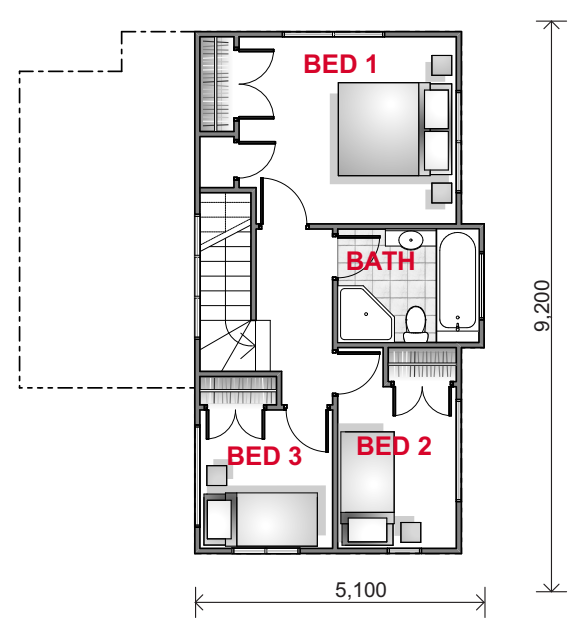

Kea 11

2 STOREY HOUSE

Floor Area 106m²
Width 7.8m
Length 9.2m
Levels 2

 1  3
 2  1

FLOOR PLAN