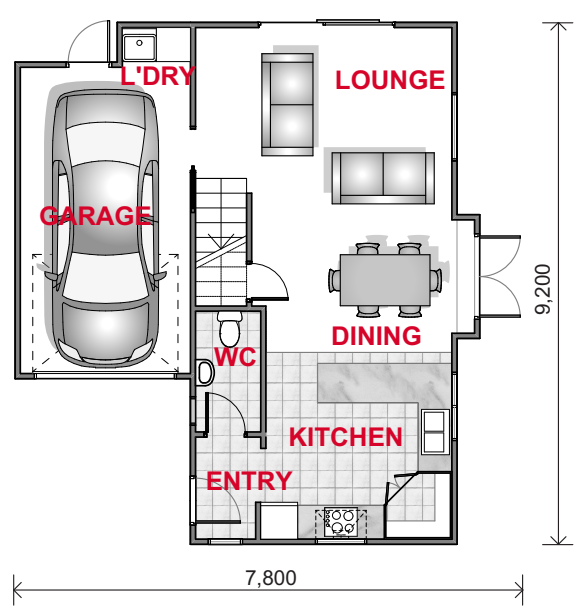

Kea 11

2 STOREY HOUSE

Floor Area 106m²
Width 7.8m
Length 9.2m
Levels 2

 1  3
 2  1

FLOOR PLAN