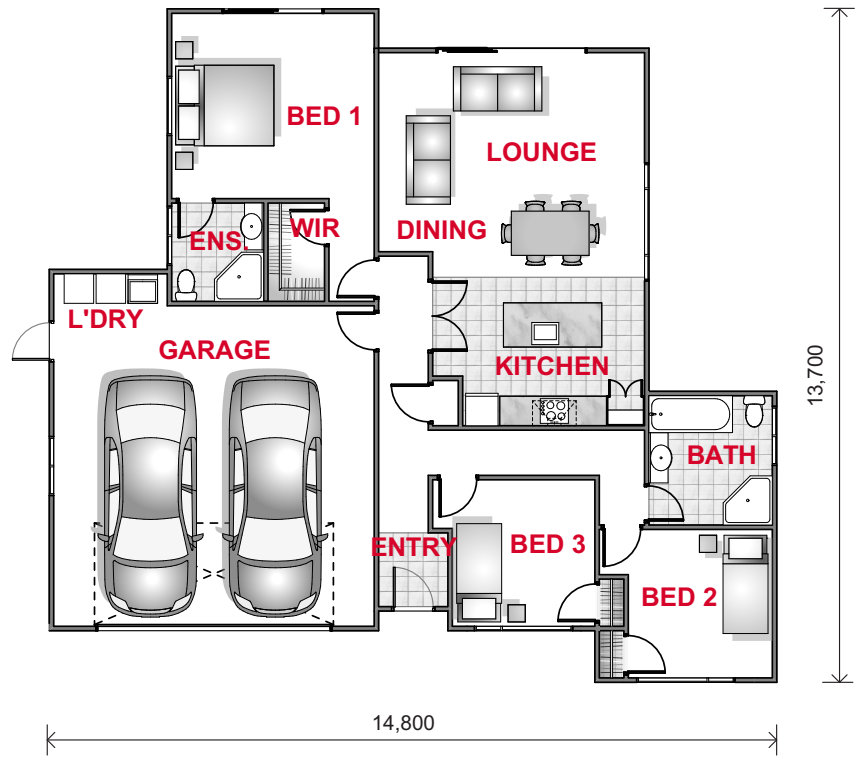

Floor Area 154m²
Width 14.8m
Length 13.7m
Levels 1

FLOOR PLAN