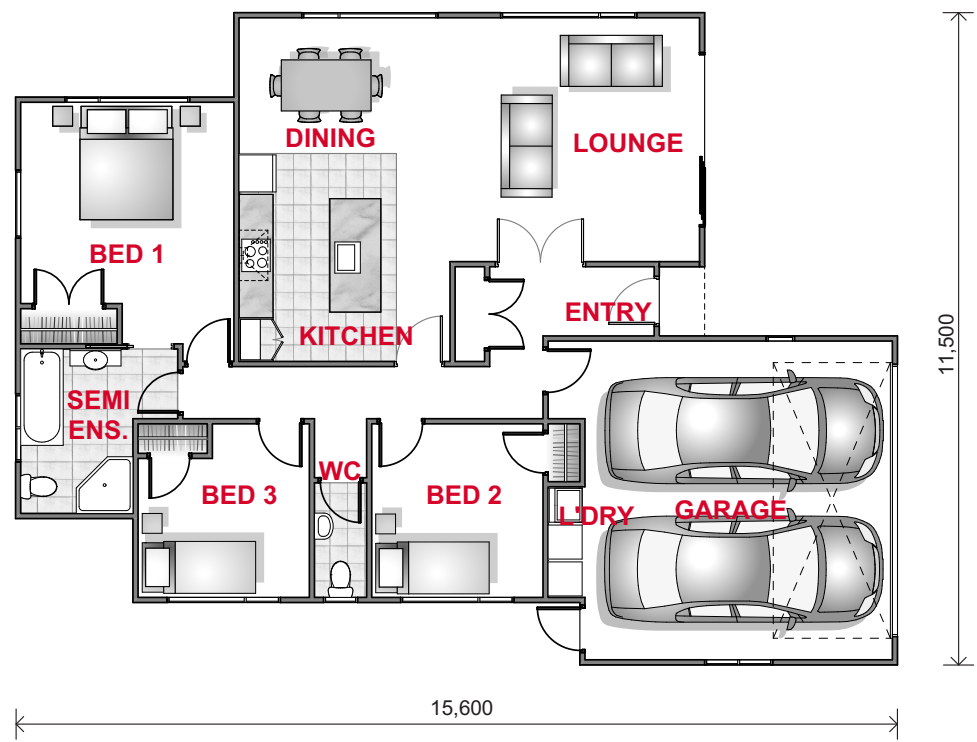

# Kea 9

1 STOREY HOUSE

**Floor Area** 140m<sup>2</sup>  
**Width** 11.5m  
**Length** 15.6m  
**Levels** 1

FLOOR PLAN