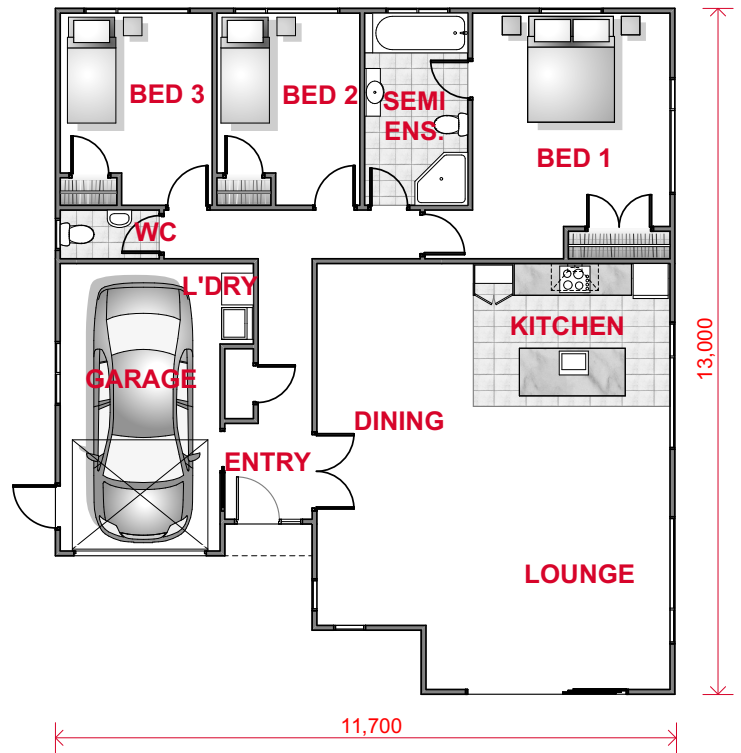

Floor Area 136m²
Width 11.7m
Length 13m
Levels 1

FLOOR PLAN