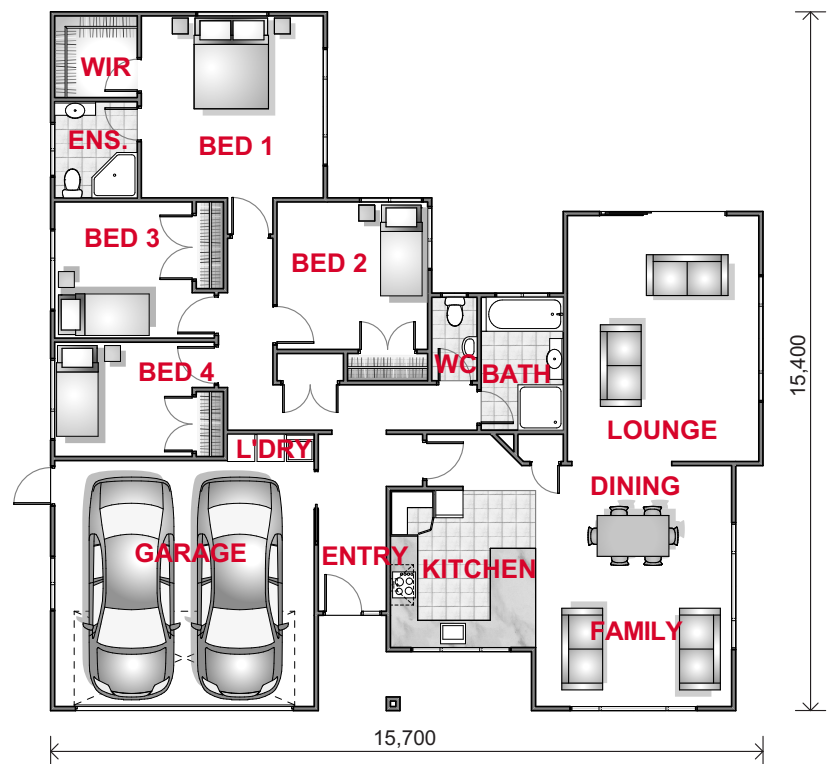

Floor Area 186m²
Width 15.7m
Length 15.4m
Levels 1

FLOOR PLAN