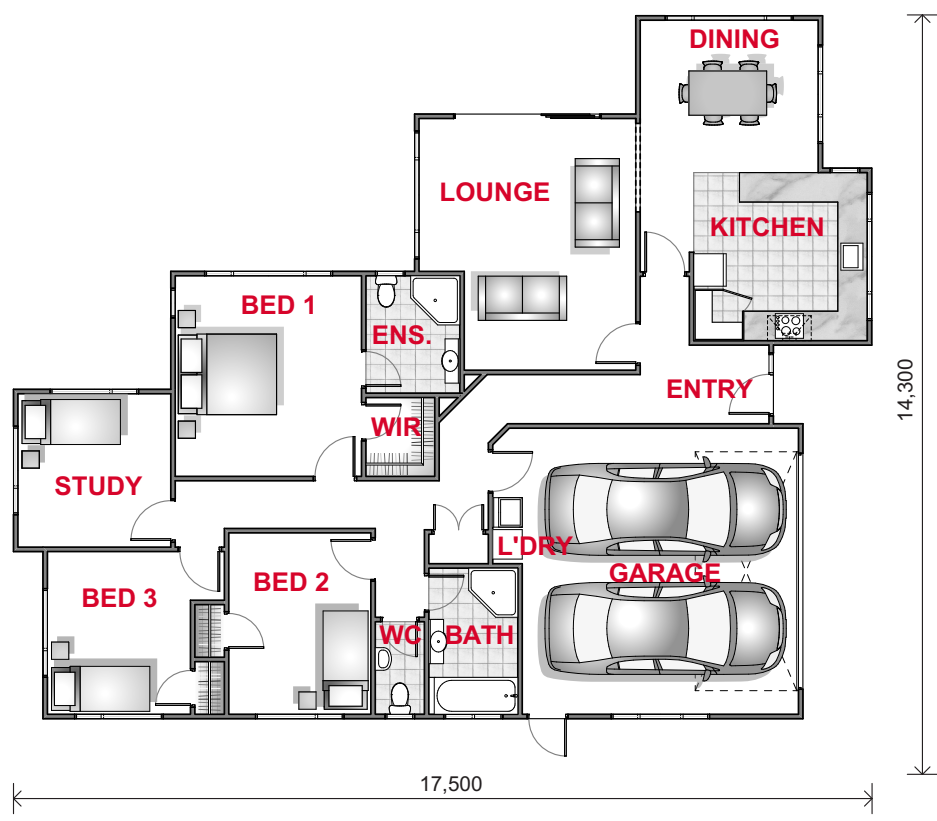

# KEA 6

1 STOREY HOUSE

**Floor Area** 175m<sup>2</sup>  
**Width** 14.3m  
**Length** 17.5m  
**Levels** 1

FLOOR PLAN