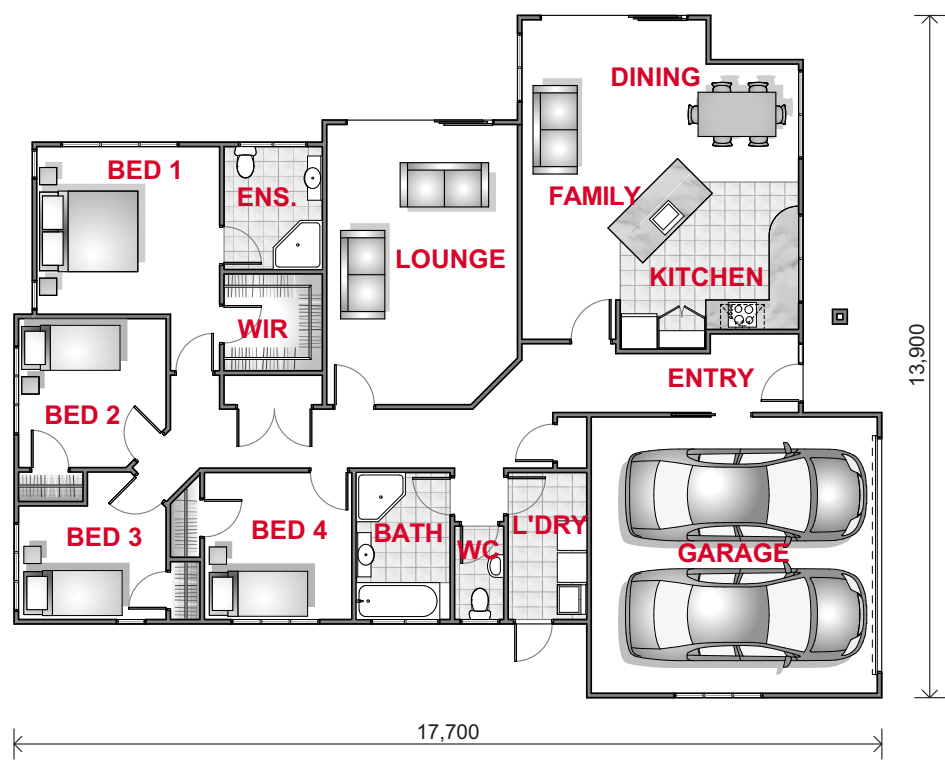

KEA 4

1 STOREY HOUSE

Floor Area 187m²
Width 13.9m
Length 17.7m
Levels 1

FLOOR PLAN