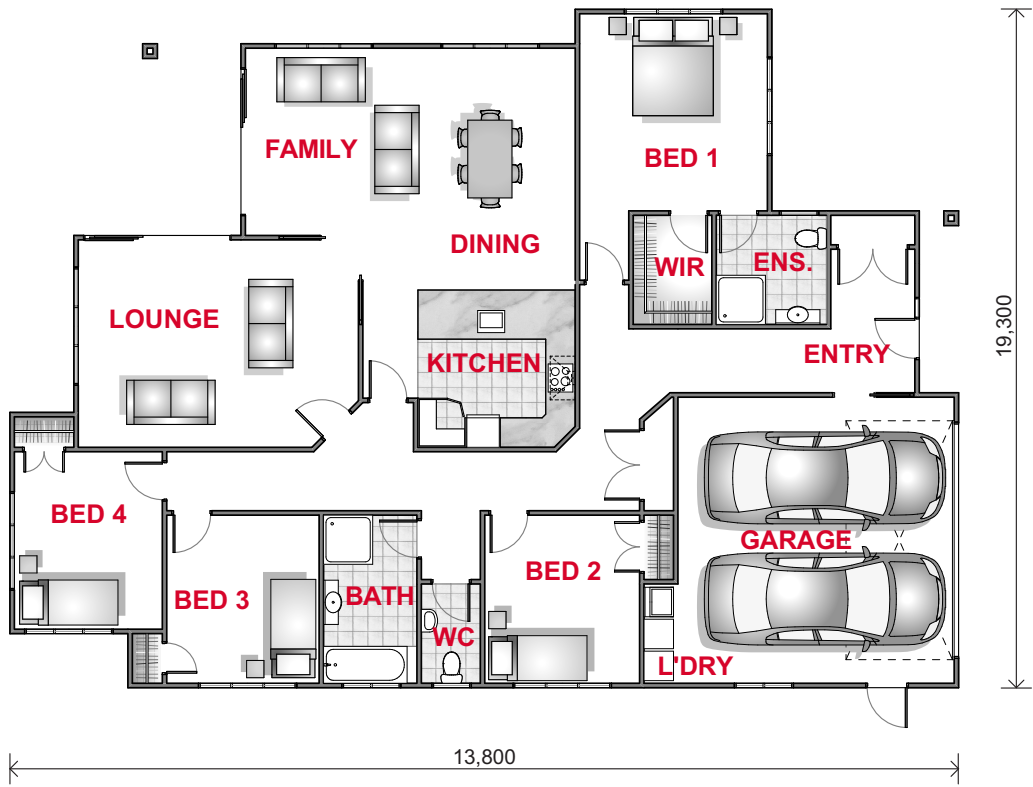

KEA 2

1 STOREY HOUSE

Floor Area 206m²
Width 13.8m
Length 19.3m
Levels 1

FLOOR PLAN