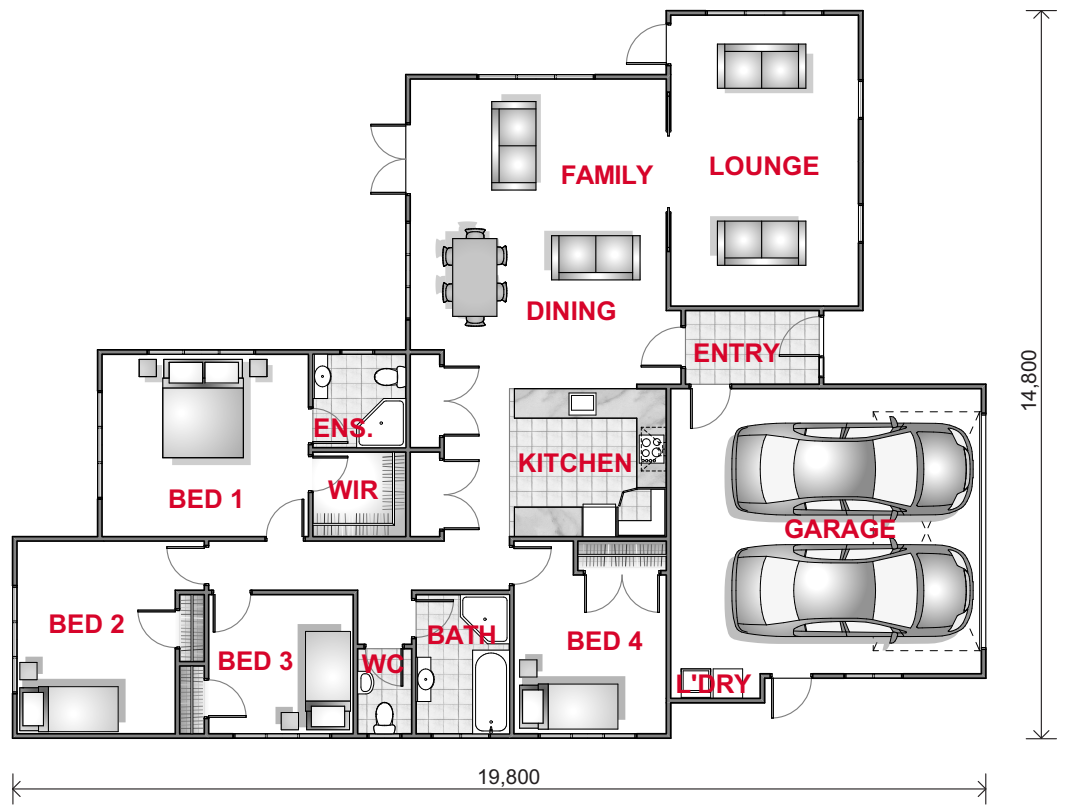

KEA 1

1 STOREY HOUSE

Floor Area 197m²
Width 14.8m
Length 19.8m
Levels 1

FLOOR PLAN