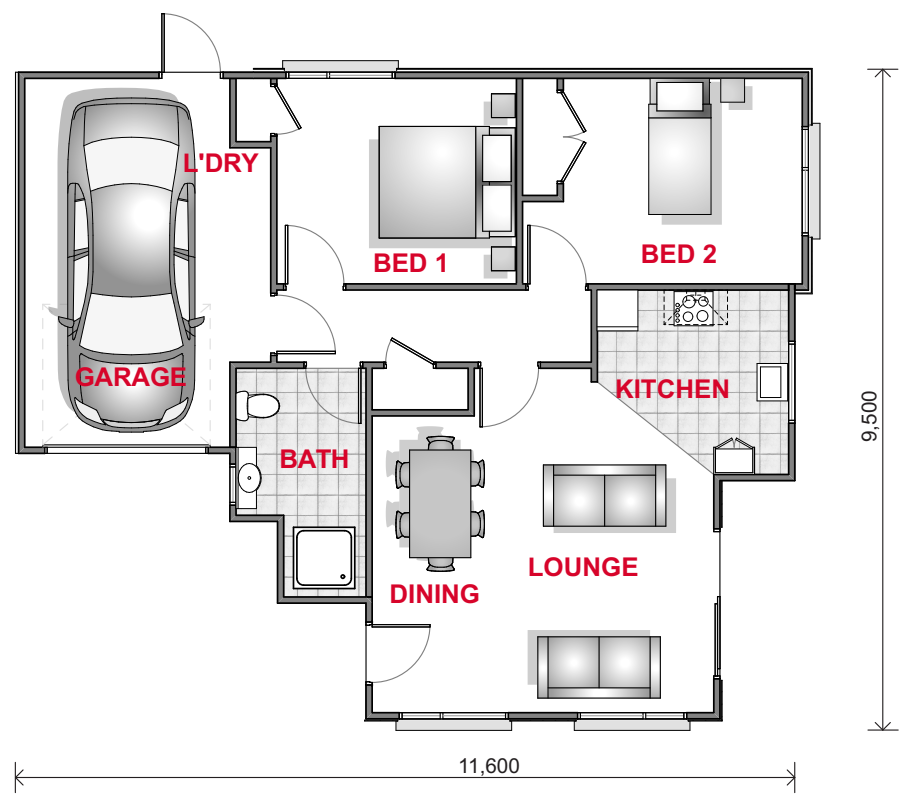

Floor Area 110.2m²
Width 11.6m
Length 9.5m
Levels 1

FLOOR PLAN