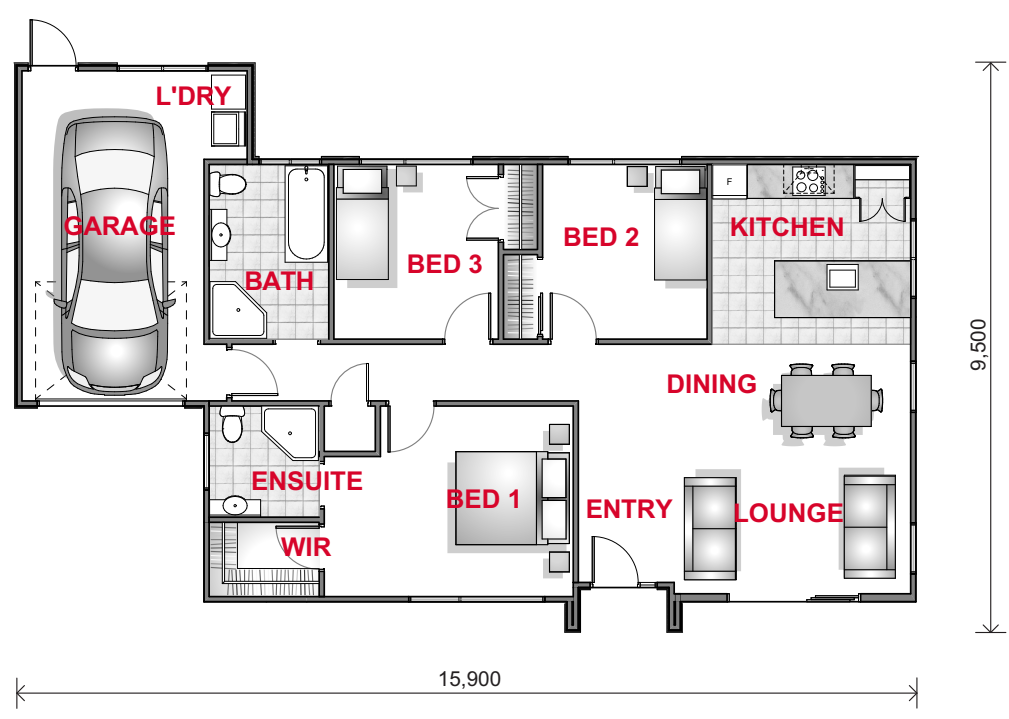

Floor Area 119m²
Width 15.9m
Length 9.5m
Levels 1

FLOOR PLAN