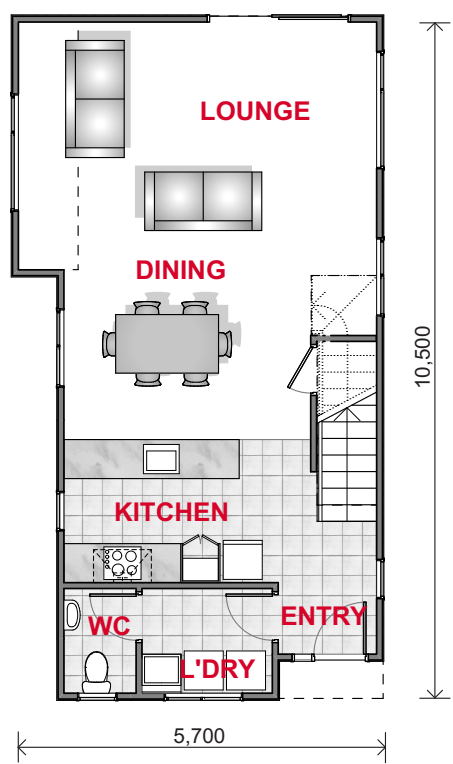

Floor Area 106.8 m²
Width 5.7m
Length 10.5m
Levels 2

 1  2

 2  0

FLOOR PLAN