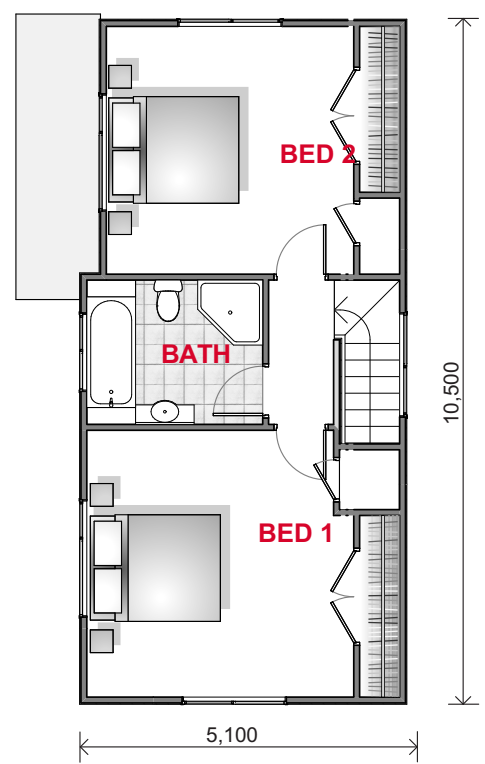

Floor Area 106.8 m²
Width 5.7m
Length 10.5m
Levels 2

 1  2

 2  0

FLOOR PLAN