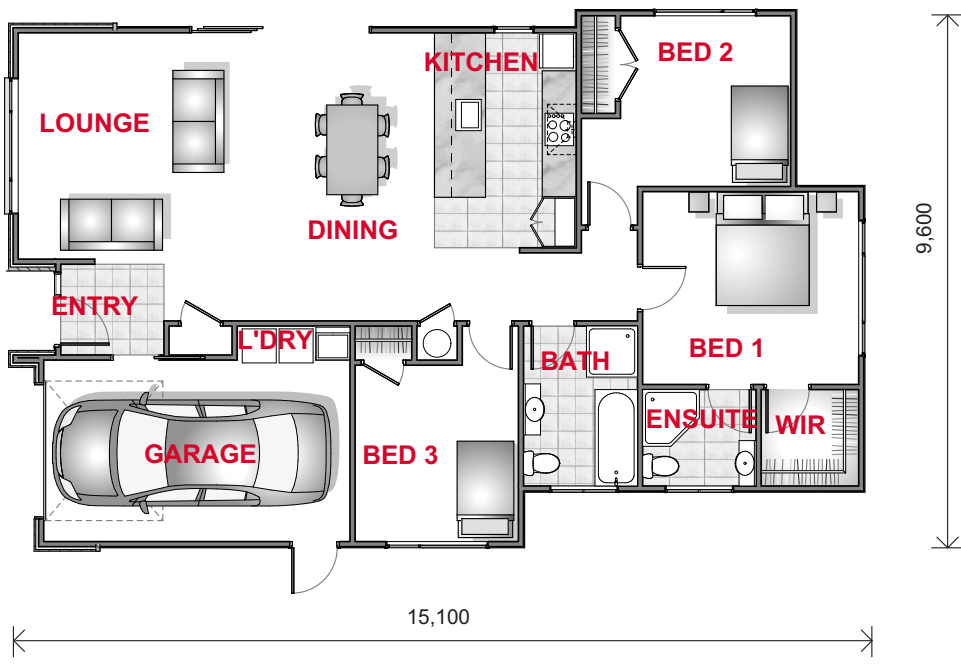

Floor Area 129m²
Width 9.6m
Length 15.1m
Levels 1

FLOOR PLAN