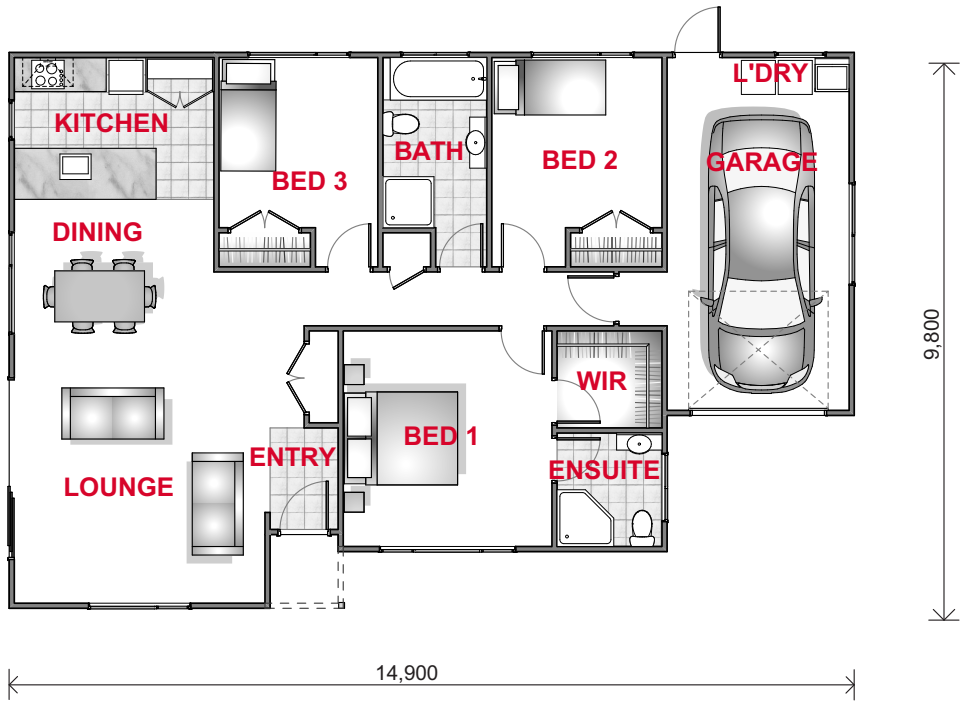

Floor Area 129m²
Width 14.9m
Length 9.8m
Levels 1

FLOOR PLAN