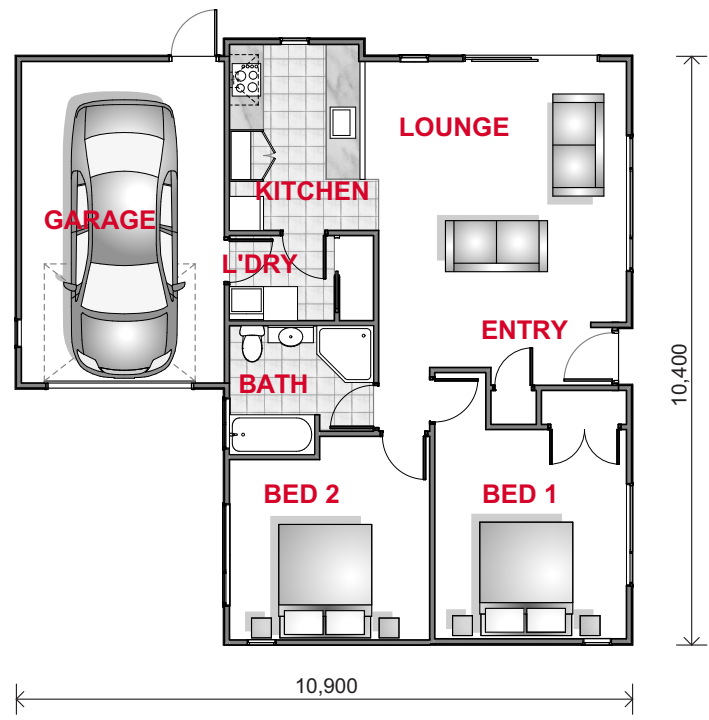

KAKAPO 6

1 STOREY HOUSE

Floor Area 96.5m²
Width 10.9m
Length 10.4m
Levels 1

FLOOR PLAN