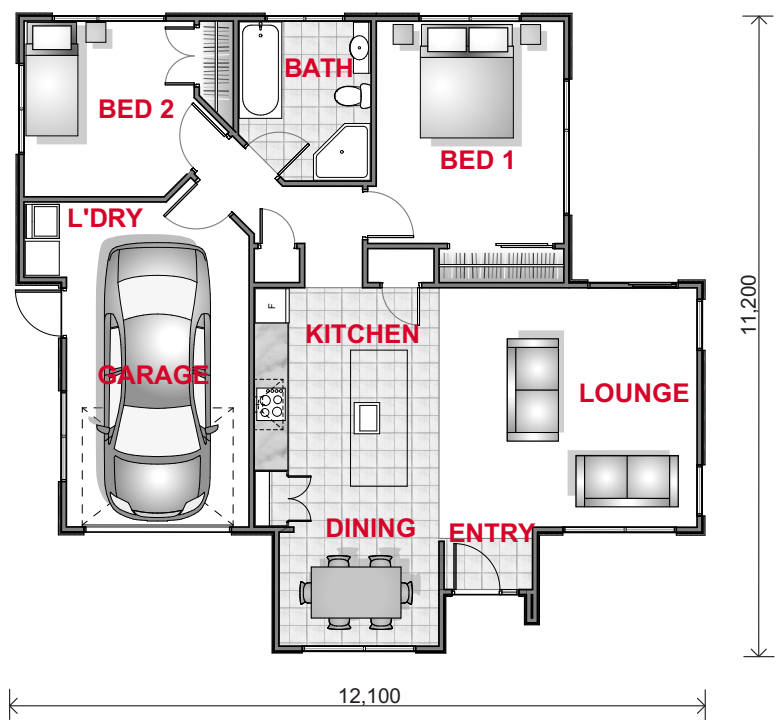

Floor Area 103m²
Width 11.2m
Length 12.1m
Levels 1

FLOOR PLAN