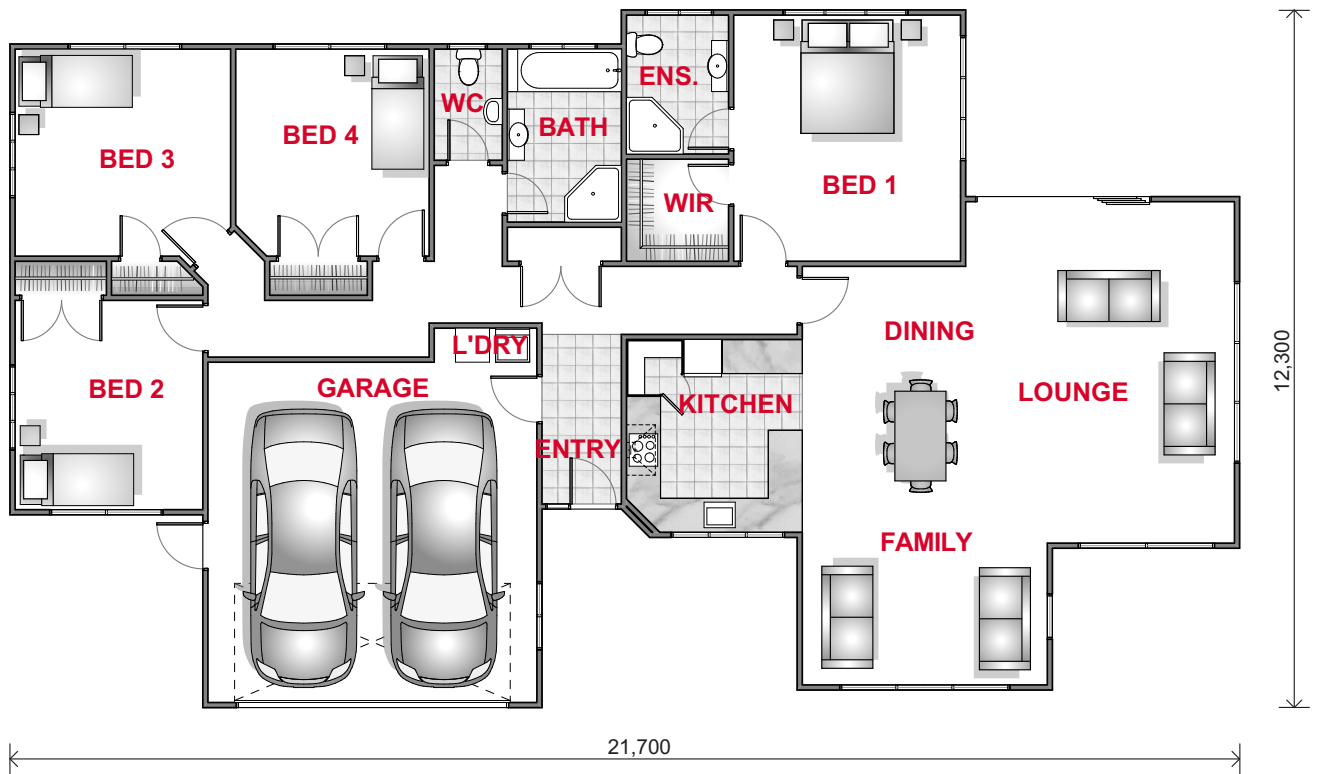

Floor Area 208m²
Width 21.7m
Length 12.3m
Levels 1

FLOOR PLAN