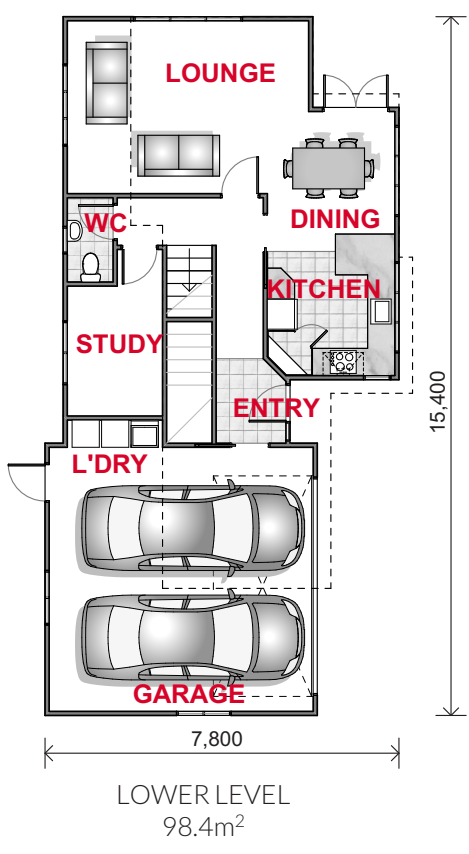

Floor Area 158.5m²
Width 7.8m
Length 15.4m
Levels 2

 1  3
 3  2

FLOOR PLAN