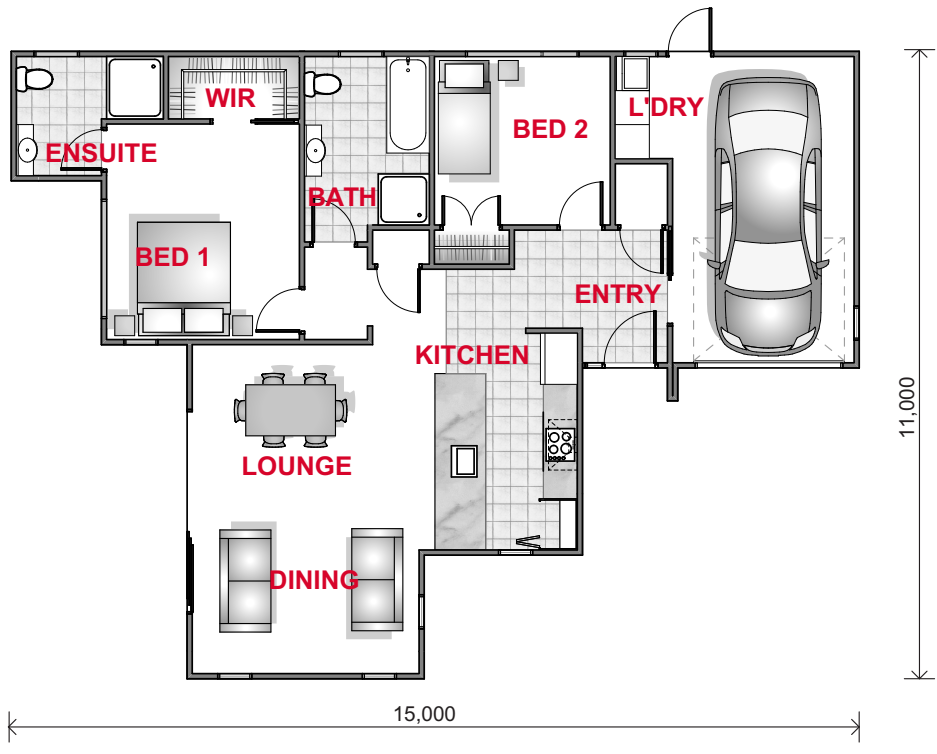

SILVEREYE 12

1 STOREY HOUSE

Floor Area 113m²
Width 15m
Length 11m
Levels 1

FLOOR PLAN