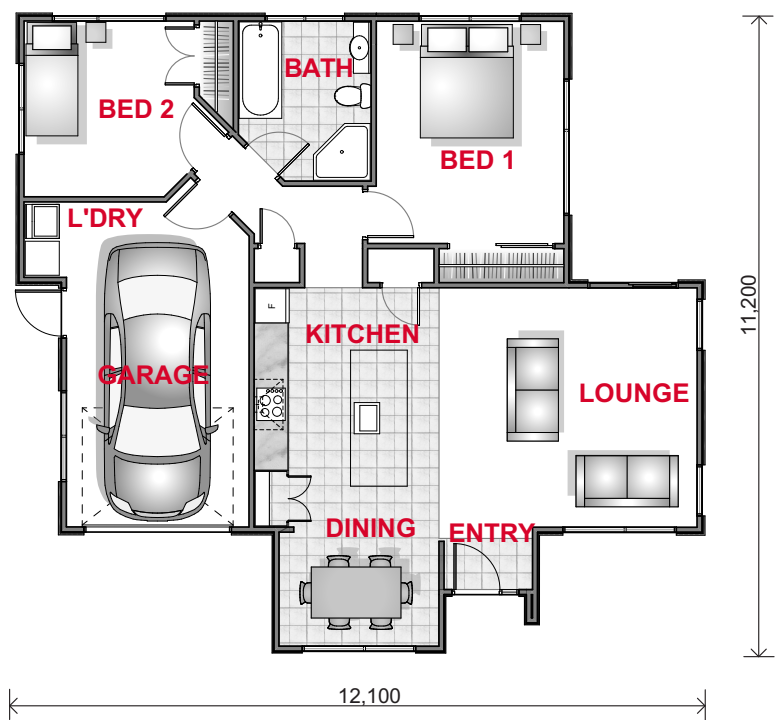

Floor Area 103m²
Width 11.2m
Length 12.1m
Levels 1

FLOOR PLAN